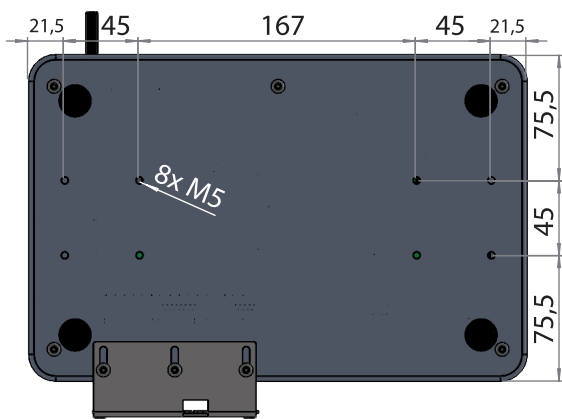

DIMENSIONS

Your Local ALE dealer :

BA_{UMANN} Coding

Wynentalstrasse 1
5723 Teufenthal
Tel. +41 62 768 70 70
Fax +41 62 768 70 71
ba-coding-ag@ba-coding-ag.ch
www.ba-coding-ag.ch