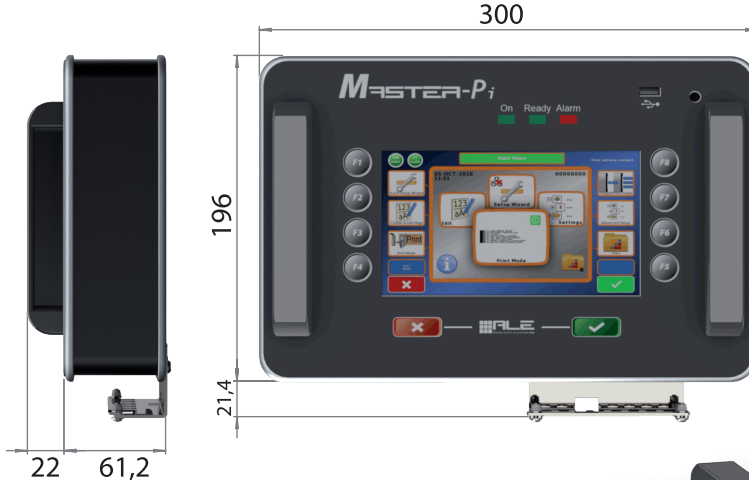

DIMENSIONS

Your Local ALE dealer :

BA_{UMANN} Coding

Wynentalstrasse 1
5723 Teufenthal
Tel. +41 62 768 70 70
Fax +41 62 768 70 71
ba-coding-ag@ba-coding-ag.ch
www.ba-coding-ag.ch